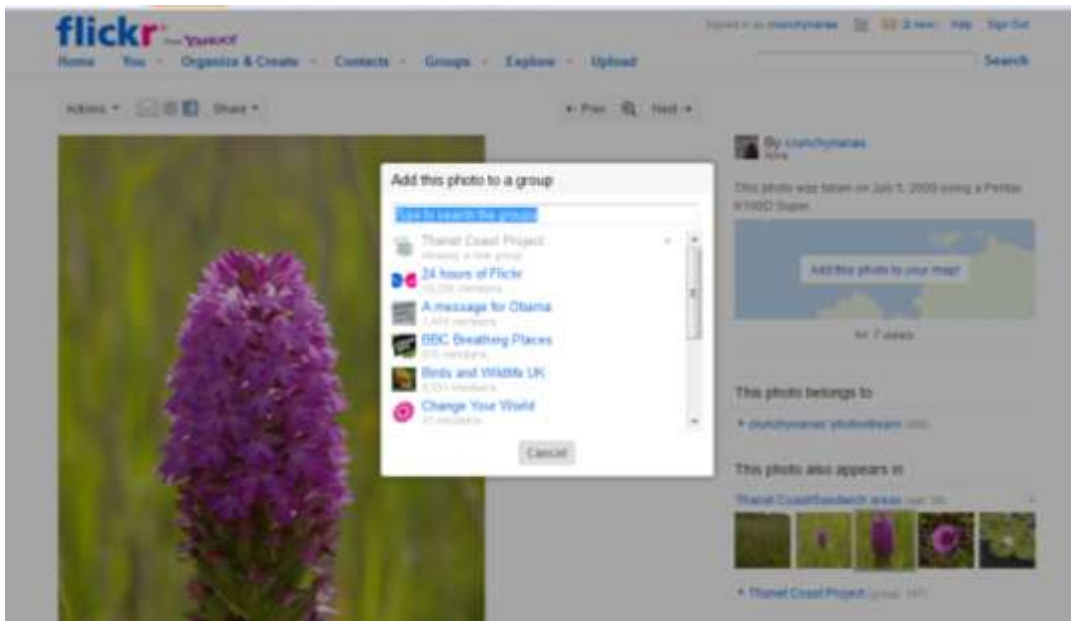

2. Choose which group you want to add the photo to (eg Thanet Coast Project):